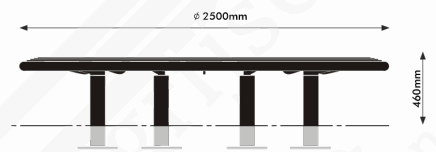

Cruzado

Artikelnummer: 20001390 und 20001391

Serie: Cruzado

Productbeschrijving

The Cruzado **tree benches** are beautiful tree benches for locations where street furniture should **not be dominant**. The Cruzado of steel is always present in the background. The Cruzado bench 'disappears', as it were, into its surroundings and therefore fits perfectly into any outdoor space. As the design for the Cruzado tree bench is **based** on the design of the **Cruzado outdoor benches**, both Cruzado products complement each other well in public spaces. The Cruzado tree benches are available both **with and without a backrest**.

Features

- Ergonomic design
- Subtle bench
- Efficient filling of outdoor space

Extra informatie

| | |
|--------------------------|--|
| Diameter | A: Ø 2500 mm B: Ø 3000 mm (Other dimensions on request) |
| Height from ground level | 460 mm |
| Material seat surface | Ø 8 mm shaft steel and 3.2 mm steel tubes Ø 60 mm, hot-dip galvanized and two-layer powder-coated 120 µm in RAL color of your choice |

| | |
|----------------------------|---|
| Material frame | 3 mm steel tube Ø 100 mm, hot-dip galvanized and two-layer powder coated 120 µm in RAL color of your choice |
| Weight excl. concrete base | A: Ø 2500 mm: 150 kilogram B: Ø 3000 mm: 240 kilogram |
| Incl. concrete base | No |